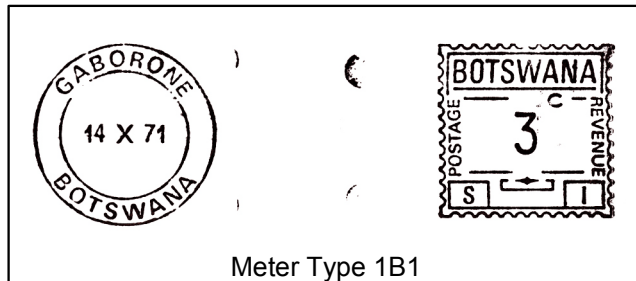

Meter Type 1B1