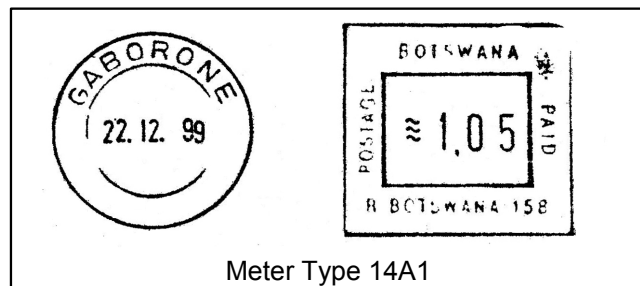

Botswana Meter Marks Typology Groups 14

Meter Type Number	Size of Indicia	Size of Setting	Frame Style	Inscription Wording	Townmark Circles	Text in Bottom of Townmark	Value Format	Inscription Positioning	Inscription Sizing/Boldness	Date Layout	Date Text Size	Machine Type
14A1	30 x 27 mm	12 mm	1	1	Double	No	≈0,00	1	1	1	1	Not Known
14A2	29 x 27 mm	12 mm	1	1	Double	Yes	≈0,00	1	2	1	1	
14A3	29 x 27 mm	12 mm	1	1	Double	No	≈0,00	1	3	1	1	
14A4	29 x 27 mm	12 mm	1	1	Double	Yes	≈0,00	1	4	1	1	