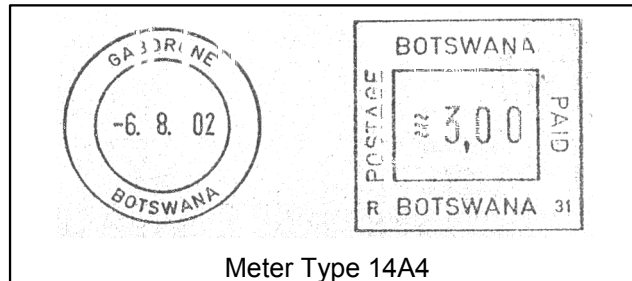

Meter Type 14A2

Meter Type 14A4