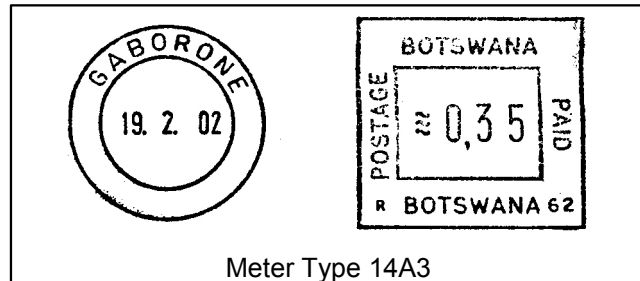

Meter Type 14A1

Meter Type 14A3