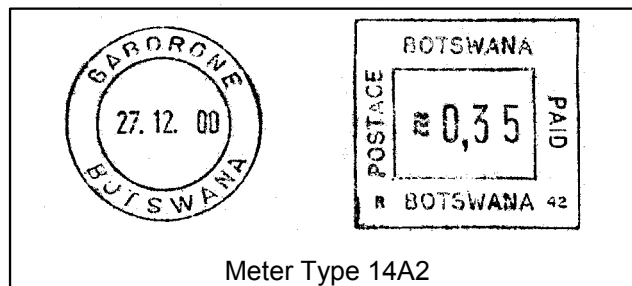

Botswana Meter Marks Typology Groups 14

Meter Type Number	Size of Indicia	Size of Setting	Frame Style	Inscription Wording	Townmark Circles	Text in Bottom of Townmark	Value Format	Inscription Positioning	Inscription Sizing/Boldness	Date Layout	Date Text Size	Machine Type
14A1	30 x 27 mm	12 mm	1	1	Double	No	≈0,00	1	1	1	1	Not Known
14A2	29 x 27 mm	12 mm	1	1	Double	Yes	≈0,00	1	2	1	1	
14A3	29 x 27 mm	12 mm	1	1	Double	No	≈0,00	1	3	1	1	
14A4	29 x 27 mm	12 mm	1	1	Double	Yes	≈0,00	1	4	1	1