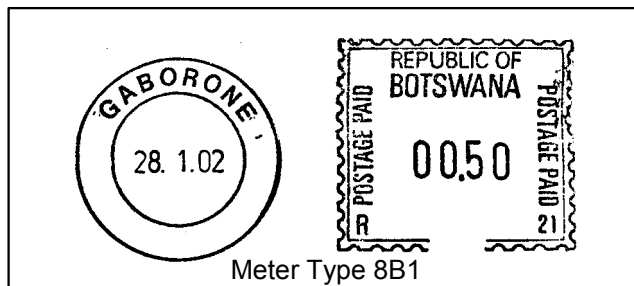

# Botswana Meter Marks Typology Group 8

Meter Type Number	Size of Indicia	Size of Setting	Frame Style	Inscription Wording	Townmark Circles	Text in Bottom of Townmark	Value Format	Inscription Positioning	Inscription Sizing/Boldness	Date Layout	Date Text Size	Machine Type
8A1	30 x 26 mm	7 mm	1	1	Double	No	00.00	1	1	1	1	Identified by various sources as: Francotyp-Postalia "MS5" (MV) or Hasler "Mailmaster" (MV) or Ascom "F101" (MV) [Type 8B1] or Ascom Hasler System "120" (MV) [Type 8B1]
8A2	30 x 26 mm	7 mm	1	1	Double	No	00.00	1	1	1	1	
8A3	30 x 26 mm	7 mm	1	1	Double	No	00.00	1	1	1	1	
8A4	30 x 26 mm	7 mm	1	1	Double	Yes	00.00	1	1	1	1	
8B1	29 x 26 mm	7 mm	2	1	Double	No	00.00	1	1	1	1	
8B2	29 x 26 mm	7 mm	2 <sup>f</sup>	1	Double	Yes	00.00	1	1	1	1	
8B3	29 x 26 mm	8 mm	2	1	Double	Yes	00.00	1	1	1	1	
8B4	30 x 26 mm	7 mm	2 <sup>g</sup>	1	Double	No	00.00	1	1	1	1	
8C1	29 x 26 mm	7 mm	3	1	Double	No	00.00	1	1	1	1	